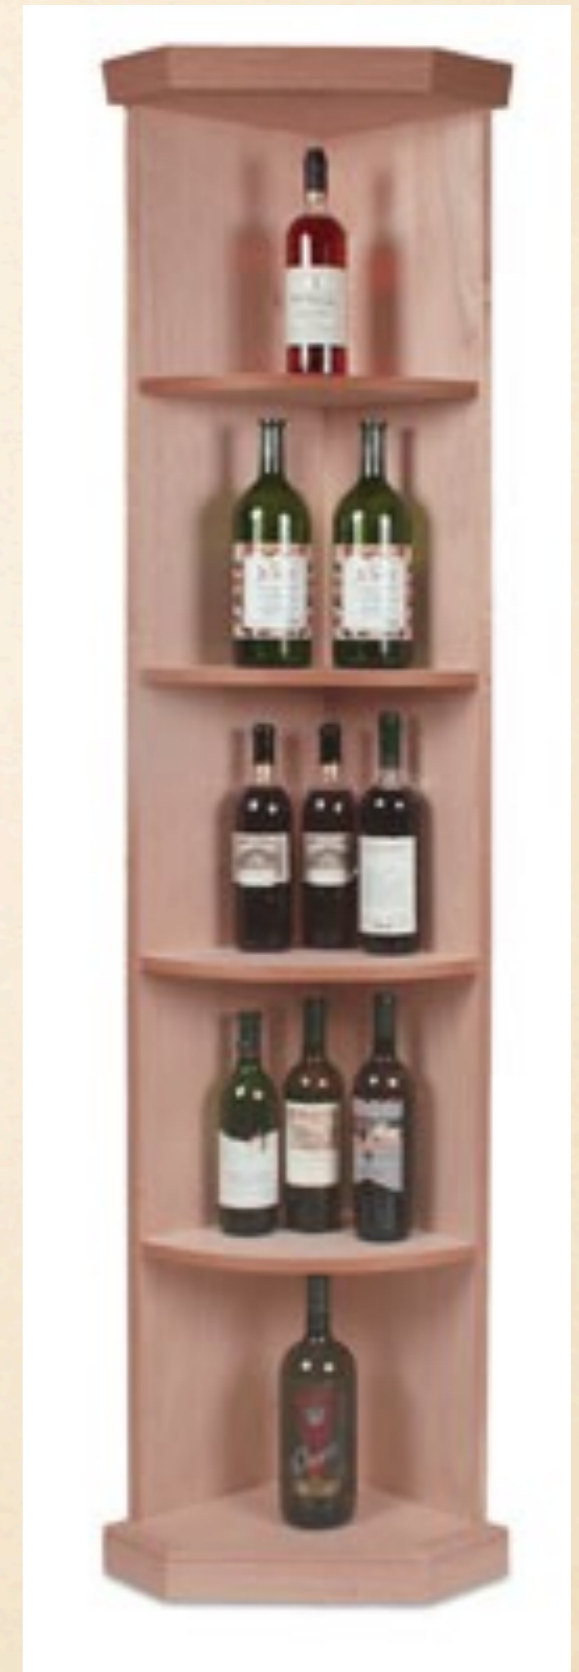

A decorative border of a grapevine with leaves and clusters of grapes, framing the central text.

De LUXE WINERY

AUDREY DAUL
INTERIOR DESIGN COMMUNICATIONS

Preliminary Design Ideas

45.75"w x 40"h x 25.25"d
 •Capacity: 200
 •Wood: Mahogany
 •Stain: \$75
 •Satin Finish: \$95
 •Stain & Satin: \$170

23.25"w x 37.5"h x 12.75"d
 •Lighting: \$90/\$110 (5/10 column)
 •Wood: Mahogany
 •Stain: \$30
 •Satin Finish: \$50
 •Stain & Satin: \$80

24.81"w x 1.5"h x 12"d
 •Capacity: 15 Glasses
 •Wood: Mahogany
 •Stain: \$20
 •Satin Finish: \$35
 •Stain & Satin: \$55

12.75"w x 77.5"h x 12.75"d
 •Wood: Pine, Mahogany
 •Stain: \$50
 •Satin Finish: \$80
 •Stain & Satin: \$130

Lighting Fixtures