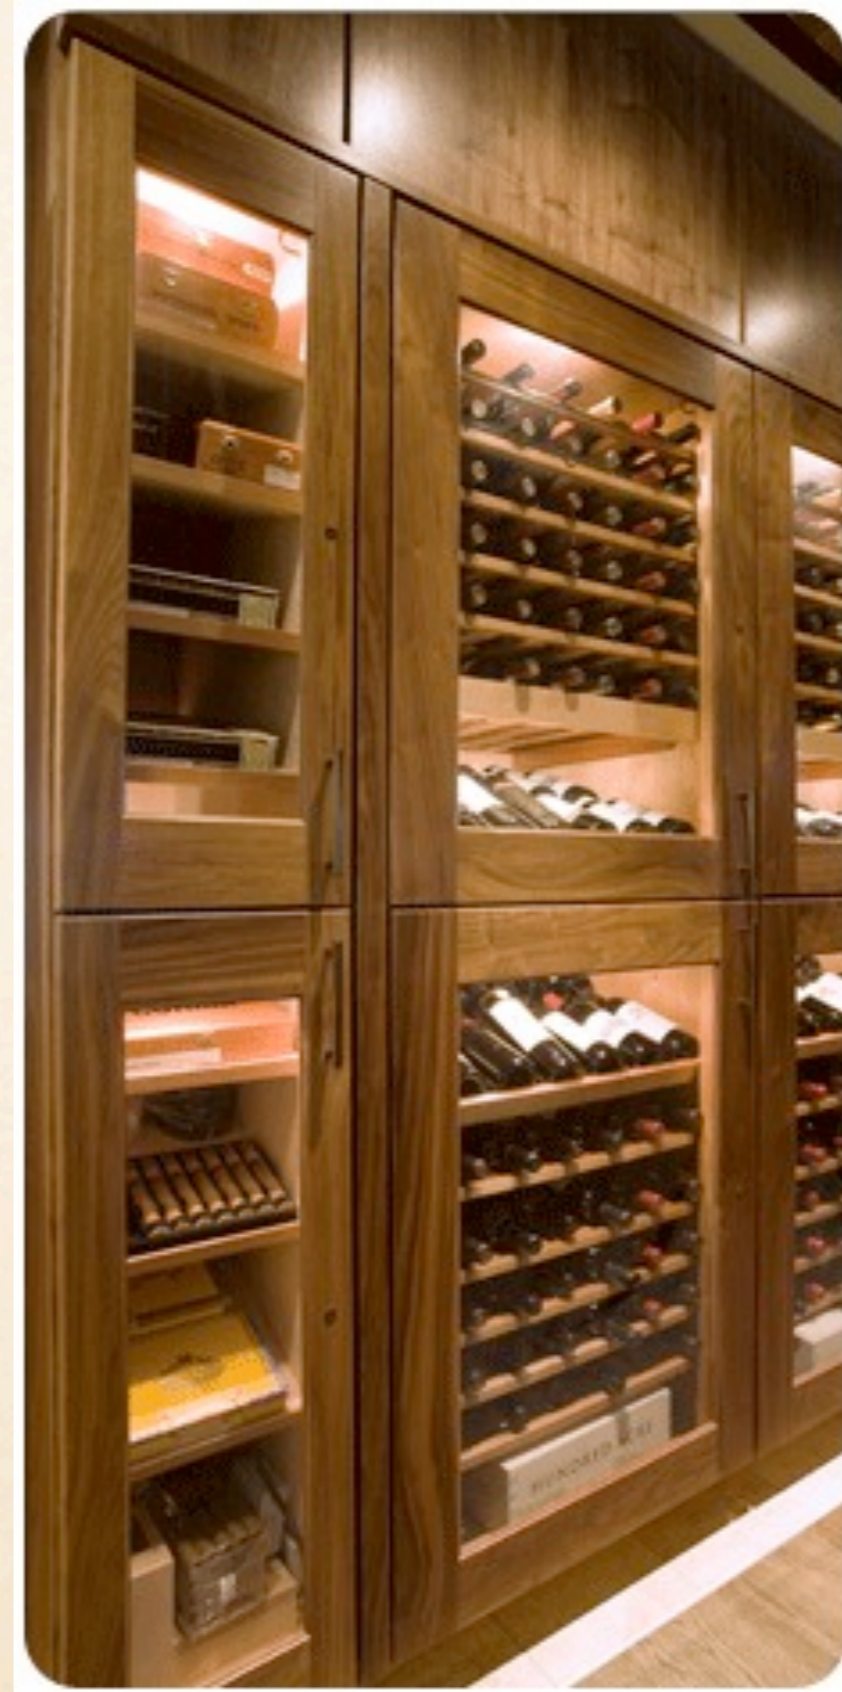

A decorative border of a grapevine with leaves and clusters of grapes, framing the central text.

De LUXE WINERY

AUDREY DAUL
INTERIOR DESIGN COMMUNICATIONS

Preliminary Design Ideas

45.75"w x 40"h x 25.25"d
 •Capacity: 200
 •Wood: Mahogany
 •Stain: \$75
 •Satin Finish: \$95
 •Stain & Satin: \$170

23.25"w x 37.5"h x 12.75"d
 •Lighting: \$90/\$110 (5/10 column)
 •Wood: Mahogany
 •Stain: \$30
 •Satin Finish: \$50
 •Stain & Satin: \$80

24.81"w x 1.5"h x 12"d
 •Capacity: 15 Glasses
 •Wood: Mahogany
 •Stain: \$20
 •Satin Finish: \$35
 •Stain & Satin: \$55

12.75"w x 77.5"h x 12.75"d
 •Wood: Pine, Mahogany
 •Stain: \$50
 •Satin Finish: \$80
 •Stain & Satin: \$130

Lighting Fixtures